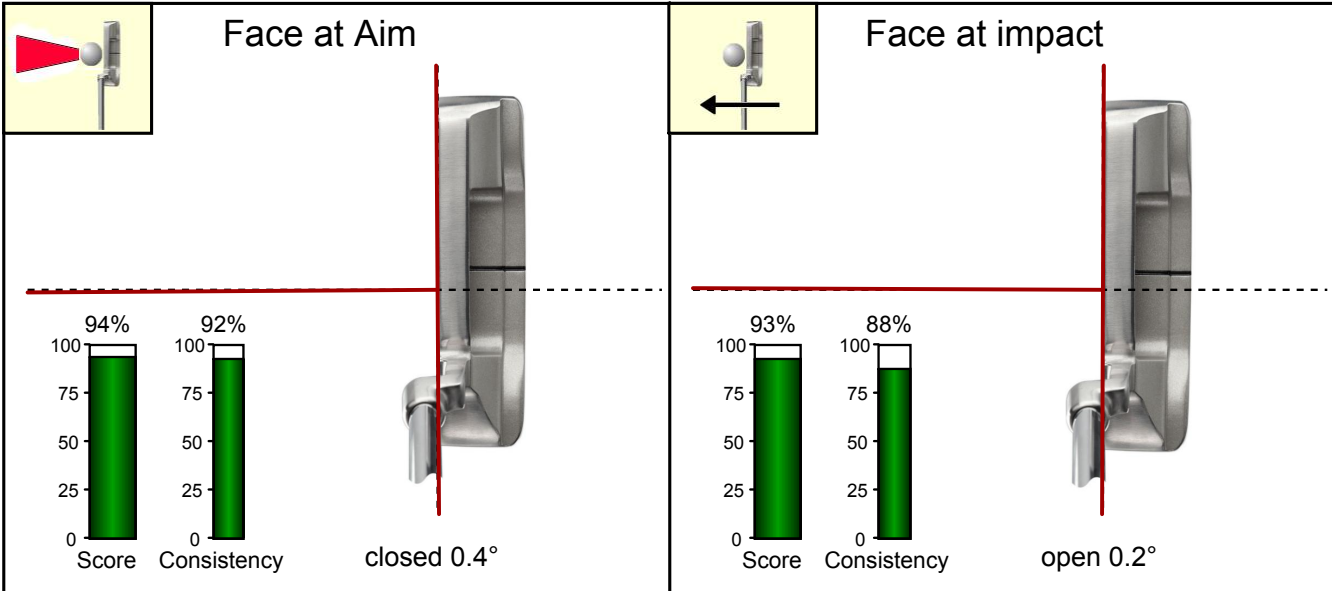

SAM PuttLab

...the reference in putt training

Project:	Professionals
Player:	Gibb, Jordan
File:	Measurement - 17.08.2011(M)
Date:	17.8.2011

SAM PuttLab

...the reference in putt training

Project:	Professionals
Player:	Gibb, Jordan
File:	Measurement - 17.08.2011(M)
Date:	17.8.2011