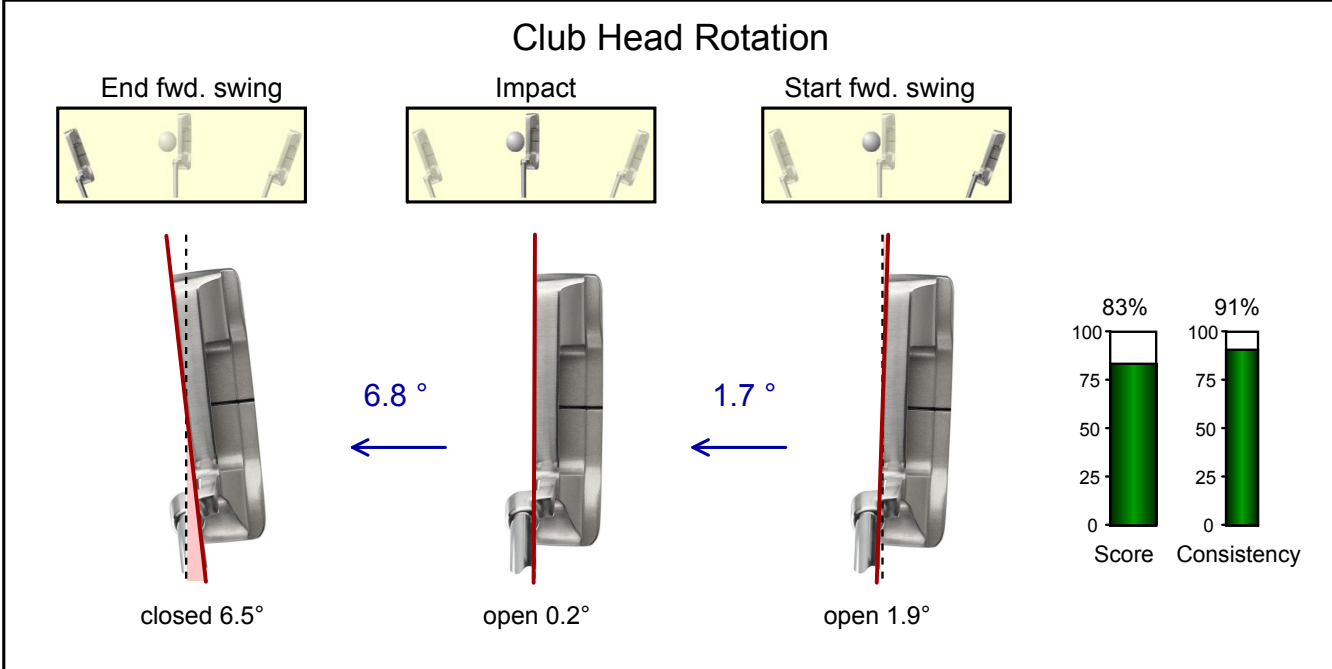

SAM PuttLab

...the reference in putt training

Project:	Professionals
Player:	Gibb, Jordan
File:	Measurement - 17.08.2011(M)
Date:	17.8.2011

SAM PuttLab

...the reference in putt training

Project:	Professionals
Player:	Gibb, Jordan
File:	Measurement - 17.08.2011(M)
Date:	17.8.2011